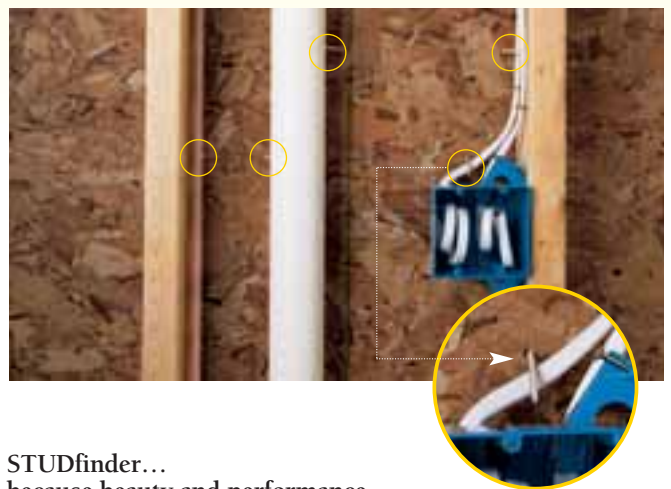

**UNIQUE STYLE
FOR TRADITIONAL,
OLD WORLD CHARM**

Carolina Beaded in sandstone beige.

FEATURES

- ◆ 6-1/2" beaded design with distinct "V" groove and rounded bead.
- ◆ Low-gloss, brushed finish.
- ◆ Patented STUDfinder™ Installation System.
- ◆ Post-formed lock design provides secure installation.
- ◆ 14 siding colors with a wide variety of coordinating trim.
- ◆ Virtually maintenance free, never needs painting.
- ◆ Class 1(A) fire rating.
- ◆ Lifetime limited warranty.

STUDfinder for Accuracy

- Nail slots align with 16" on-center standards for stud spacing.
- Indicator letters help:
 - Determine location of studs
 - Ensure nails are positioned correctly
 - Ensure correct number of nails are used

With STUDfinder

Possible outcome without STUDfinder

STUDfinder for Security and Performance

- Nailing to studs provides a strong and secure connection.
- Protects against blow offs from under nailing.
- Protects against buckling from over nailing.
- Helps avoid nailing into hazardous items between studs like plumbing or wiring.