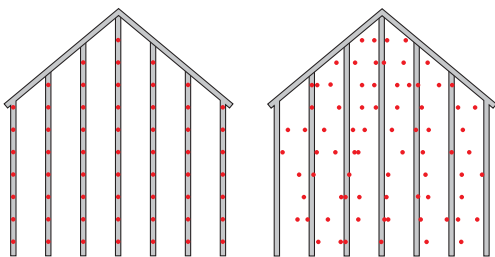

**UNIQUE STYLE
FOR TRADITIONAL,
OLD WORLD CHARM**

Carolina Beaded in sandstone beige.

FEATURES

- ◆ 6-1/2" beaded design with distinct "V" groove and rounded bead.
- ◆ Low-gloss, brushed finish.
- ◆ Patented STUDfinder™ Installation System.
- ◆ Post-formed lock design provides secure installation.
- ◆ 14 siding colors with a wide variety of coordinating trim.
- ◆ Virtually maintenance free, never needs painting.
- ◆ Class 1(A) fire rating.
- ◆ Lifetime limited warranty.

Siding: Carolina Beaded in natural clay.
Trim: 3-1/2" Lineals and Crown Molding in colonial white.

The STUDfinder™ Installation System

STUDfinder combines precisely spaced nail slots with indicator letters, designed for accurate and secure installation.

STUDfinder for Accuracy

- Nail slots align with 16" on-center standards for stud spacing.
- Indicator letters help:
 - Determine location of studs
 - Ensure nails are positioned correctly
 - Ensure correct number of nails are used